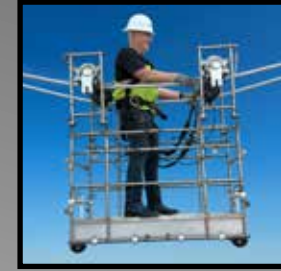

TRAILBLAZER 2-3N

Operation	# of Conductors	Occupancy	
Non-powered	Double or tri-bundle	1 person	
Dimensions		Capacity	Weight
32" x 56" x 60" tall 813 x 1422 x 1524 (mm)		550 lb (250 kg)	100 lb (45 kg)
Conductor Diameter		Construction	
1" - 3" (25 mm - 76 mm) including armor rod		Titanium Alloy and Aluminum