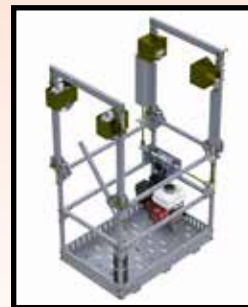

# SCOUT 1N

Operation	# of Conductors	Occupancy	
Non-powered	Single-conductor	1 person	
Dimensions		Capacity	Weight
24" x 30" x 50" tall 610 x 762 x 1270 (mm)		300 lb (136 kg)	80 lb (36 kg)
Conductor Diameter		Construction	
up to 2.5" (64 mm)		Aluminum Alloy	

# RANGER 2N

Operation	# of Conductors	Occupancy	
Non-powered	Double-bundle	1 person	
Dimensions		Capacity	Weight
28" x 44" x 64" tall 711 x 1118 x 1626 (mm)		400 lb (181 kg)	100 lb (45 kg)
Conductor Diameter		Construction	
up to 2.5" (64 mm)		Aluminum Alloy	

# RANGER 2G

Operation	# of Conductors	Occupancy	
Gas-powered	Double-bundle	1 person	
Dimensions		Capacity	Weight
28" x 43" x 64" tall 711 x 1092 x 1626 (mm)		400 lb (181 kg)	200 lb (91 kg)
Conductor Diameter		Construction	
up to 2.5" (64 mm)		Aluminum Alloy	