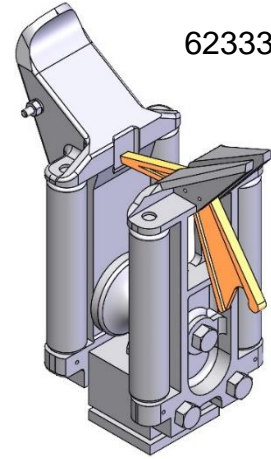

## Choose your Slider

*(Add Quantity Desired)*

*Requires 2 minimum per unit*

QTY: \_\_\_ Standard Slider (72892)

**4**

**Choose your Wire Holder**

*(Add Quantity Desired)  
Requires 3 minimum per unit*

QTY: \_\_\_ *Standard wire holder*  
**(60009)**

QTY: \_\_\_ *Heavy duty wire holder*  
**(62333)**

QTY: \_\_\_ *Swing gate wire holder*  
**(76801)**

60009

62333

76801

**5**

**Adapter**

*(Add Quantity Desired)*