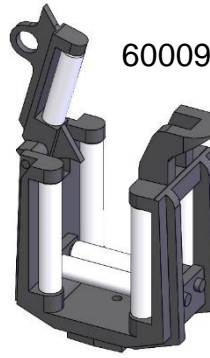

## Choose your Slider

*(Add Quantity Desired)*

*Requires 2 minimum per unit*

QTY: \_\_\_ Standard Slider (72892)

**4**

**Choose your Wire Holder**

*(Add Quantity Desired)  
Requires 3 minimum per unit*

QTY: \_\_\_ *Standard wire holder*  
**(60009)**

QTY: \_\_\_ *Heavy duty wire holder*  
**(62333)**

QTY: \_\_\_ *Swing gate wire holder*  
**(76801)**

60009

62333

76801

**5**

**Adapter**

*(Add Quantity Desired)*