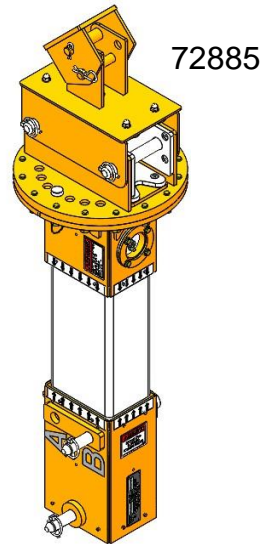

Choose your Mast

(Add Quantity Desired)

Includes dielectric testing and covers

QTY: ___ 1ft Mast (72885-012)

QTY: ___ 3ft Mast (72885-036)