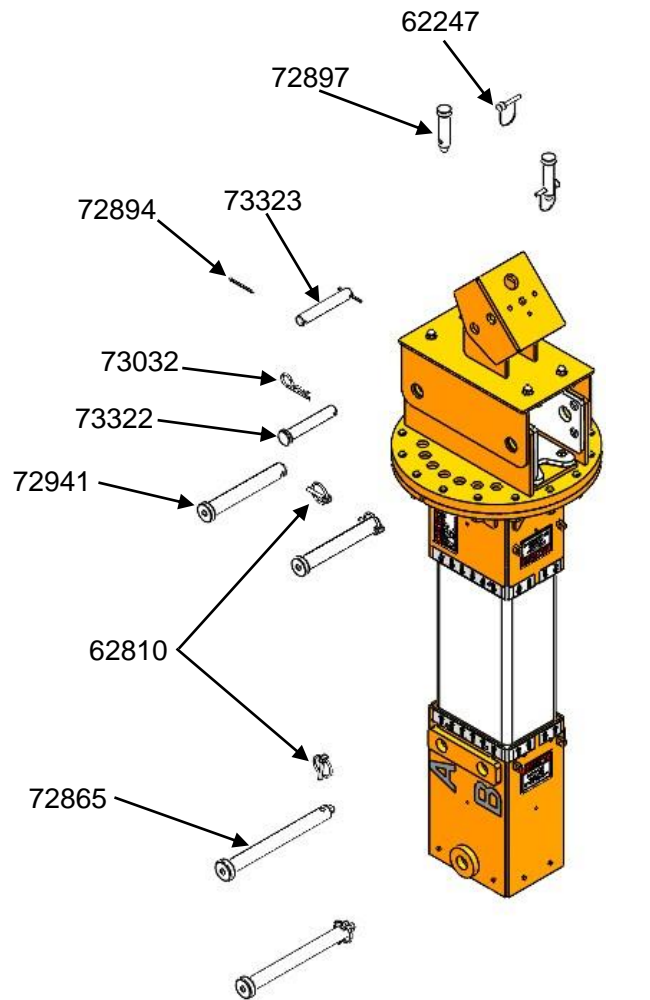

6

Spare Parts

(Add Quantity Desired)

QTY: ___ Safety pin (62247)

QTY: ___ Locking pin with ring (62810)

QTY: ___ Mast base pin (72865)

QTY: ___ Cotter pin mast wire holder base (72894)

QTY: ___ Mast rotation pin (72897)

QTY: ___ Cross arm pin (72941)

QTY: ___ Slider wire holder locking pin (72948)

QTY: ___ Slider wire holder rotation pin (73031)

QTY: ___ Slider wire holder rotation clip (73032)

QTY: ___ Cotter pin mast wire holder base (73033)

QTY: ___ Mast wire holder rotation pin (73322)

QTY: ___ Mast wire holder locking pin (73323)