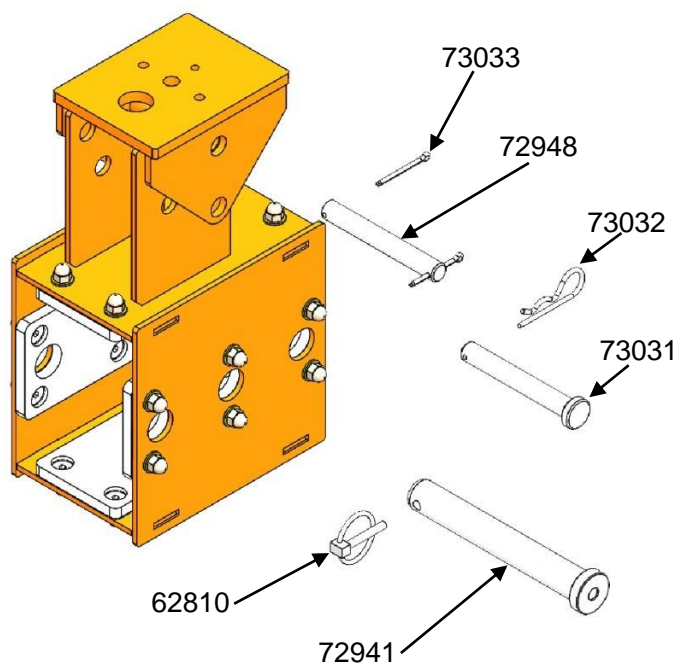

6

Spare Parts

(Add Quantity Desired)

QTY: ___ Safety pin (62247)

QTY: ___ Locking pin with ring (62810)

QTY: ___ Mast base pin (72865)

QTY: ___ Cotter pin mast wire holder base (72894)

QTY: ___ Mast rotation pin (72897)

QTY: ___ Cross arm pin (72941)

QTY: ___ Slider wire holder locking pin (72948)

QTY: ___ Slider wire holder rotation pin (73031)

QTY: ___ Slider wire holder rotation clip (73032)

QTY: ___ Cotter pin mast wire holder base (73033)

QTY: ___ Mast wire holder rotation pin (73322)

QTY: ___ Mast wire holder locking pin (73323)