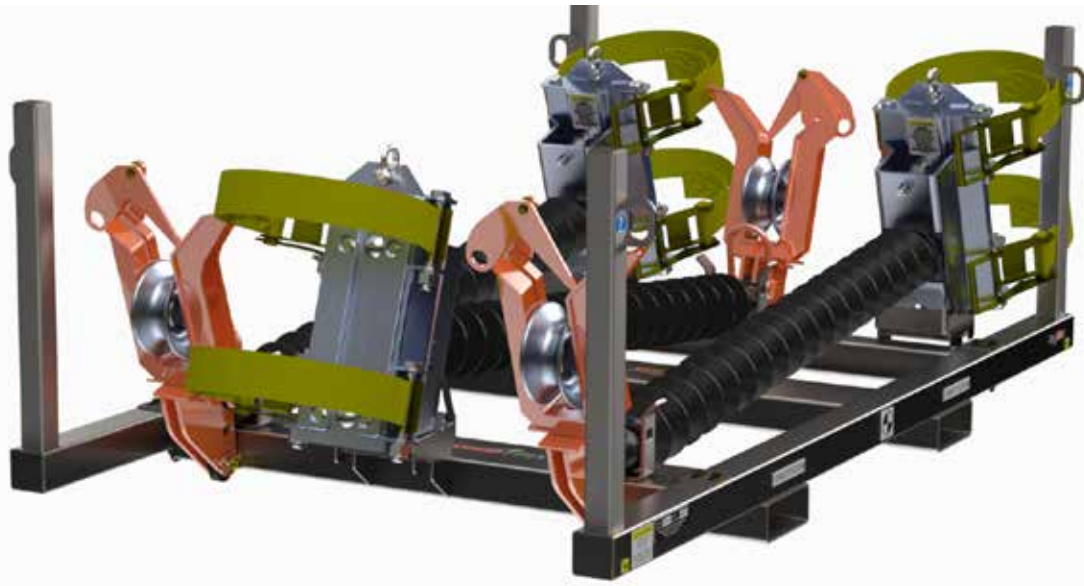

LINEWISE

Hot Line Base Plate Skid

FEATURES & SPECIFICATIONS

- Holds 3 Hot Line Base Plates with Insulators
- Ready for quick deployment
- Stackable (up to 3)
- 5 different models: 115kV, 138kV, 161kV, 230kV and 345kV
- Includes lifting eyes and forklift pockets
- Skid is less than 48 inches wide

LineWise

INSPIRED BY LINEMEN TESTED BY LINEMEN TRUSTED BY LINEMEN

Material and specifications are subject to change without notice. Units in photos may include optional features. Contact a LineWise representative for available options. LineWise® and the LineWise logo are registered trademarks of Diversified Product Development and may not be used without permission.
© 2024 Diversified Product Development All Rights Reserved.