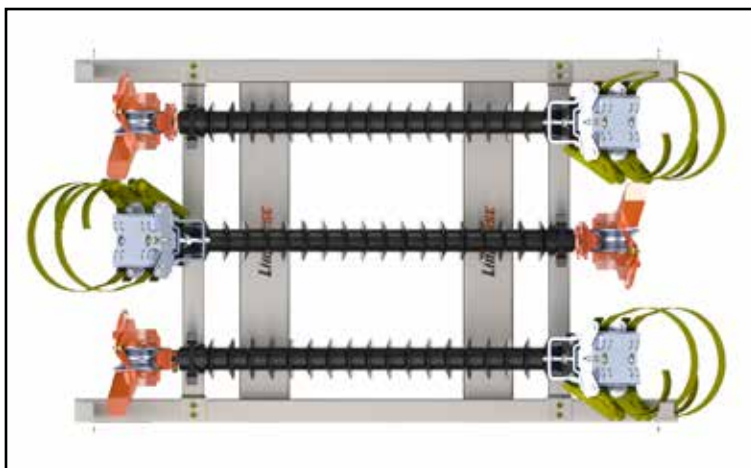

LINEWISE

Hot Line Base Plate Skid

FEATURES & SPECIFICATIONS

- Holds 3 Hot Line Base Plates with Insulators
- Ready for quick deployment
- Stackable (up to 3)
- 5 different models: 115kV, 138kV, 161kV, 230kV and 345kV
- Includes lifting eyes and forklift pockets
- Skid is less than 48 inches wide