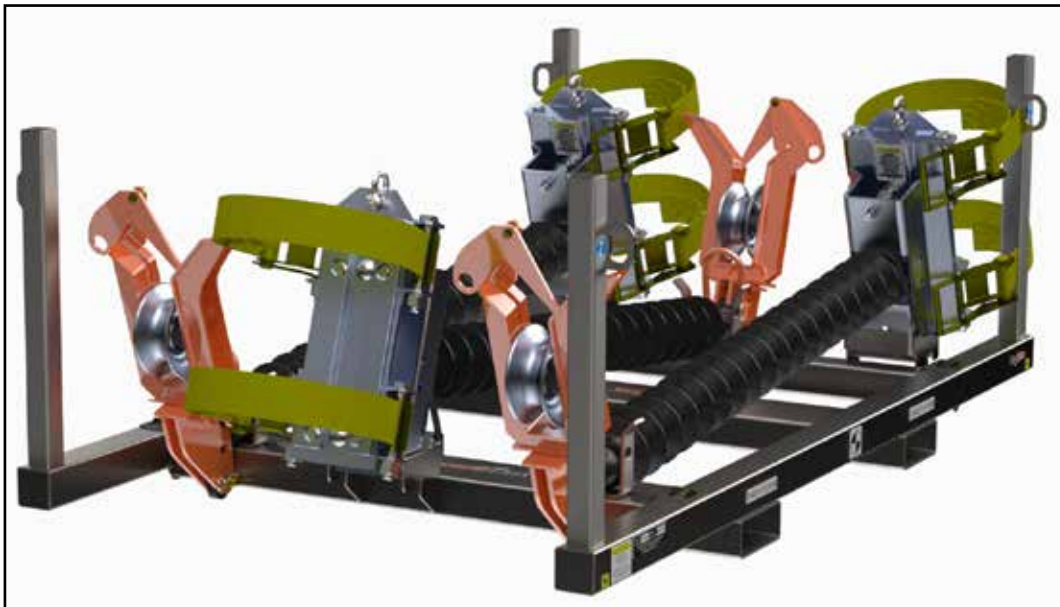

LINEWISE

Hot Line Base Plate Skid

FEATURES & SPECIFICATIONS

- Holds 3 Hot Line Base Plates with Insulators
- Ready for quick deployment
- Stackable (up to 3)
- 5 different models: 115kV, 138kV, 161kV, 230kV and 345kV
- Includes lifting eyes and forklift pockets
- Skid is less than 48 inches wide

LineWise

INSPIRED BY LINEMEN TESTED BY LINEMEN TRUSTED BY LINEMEN

Material and specifications are subject to change without notice. Units in photos may include optional features. Contact a LineWise representative for available options. LineWise® and the LineWise logo are registered trademarks of Diversified Product Development and may not be used without permission.
© 2024 Diversified Product Development All Rights Reserved.