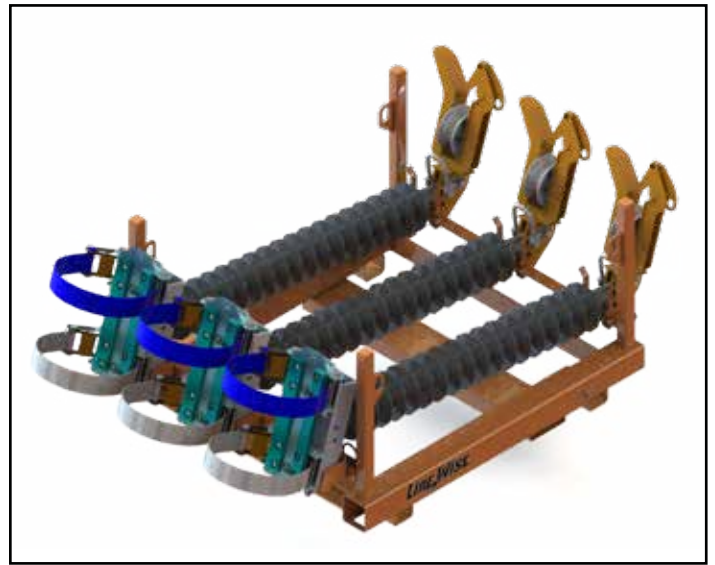

LINEWISE

Hot Line Base Plate Skid

254-757-1177 | sales@line-wise.com | line-wise.com

FEATURES & SPECIFICATIONS

- Holds 3 Hot Line Base Plates and insulators
- Ready for quick deployment
- Stackable (up to 3)
- Adjustable for 138kV to 230kV polymer insulators
- Has lifting points

LineWise

INSPIRED BY LINEMEN TESTED BY LINEMEN TRUSTED BY LINEMEN

Material and specifications are subject to change without notice. Units in photos may include optional features. Contact a LineWise representative for available options. LineWise® and the LineWise logo are registered trademarks of Diversified Product Development and may not be used without permission. © 2023 Diversified Product Development All Rights Reserved.