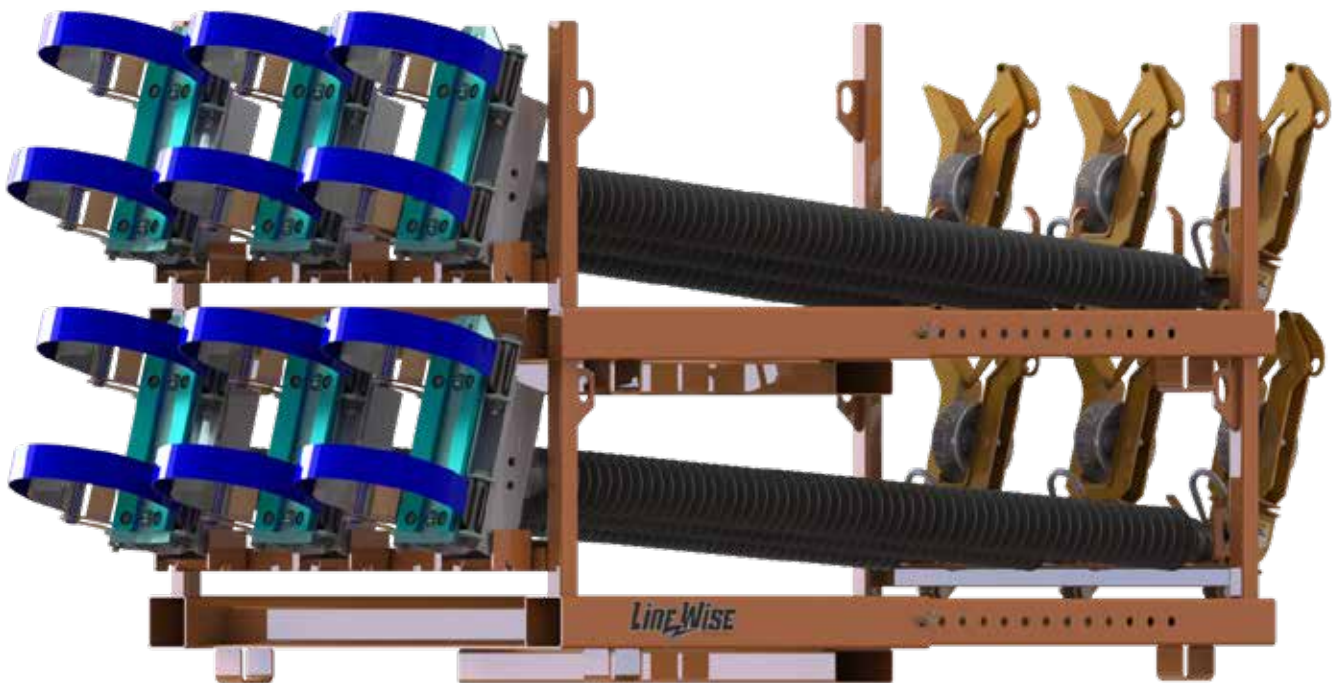

LINEWISE

Hot Line Base Plate Skid

254-757-1177 | sales@line-wise.com | line-wise.com

FEATURES & SPECIFICATIONS

- Holds 3 Hot Line Base Plates and insulators
- Ready for quick deployment
- Stackable (up to 3)
- Adjustable for 138kV to 230kV polymer insulators
- Has lifting points

LineWise

INSPIRED BY LINEMEN TESTED BY LINEMEN TRUSTED BY LINEMEN

Material and specifications are subject to change without notice. Units in photos may include optional features. Contact a LineWise representative for available options. LineWise® and the LineWise logo are registered trademarks of Diversified Product Development and may not be used without permission. © 2023 Diversified Product Development All Rights Reserved.