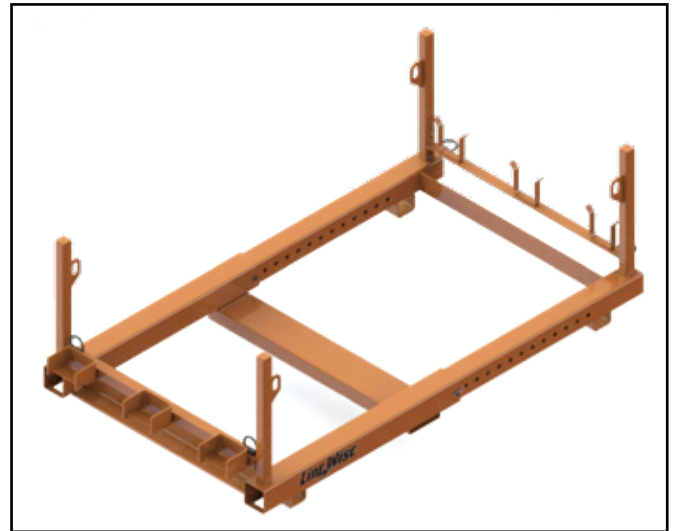

LINEWISE

Hot Line Base Plate Skid

254-757-1177 | sales@line-wise.com | line-wise.com

FEATURES & SPECIFICATIONS

- Holds 3 Hot Line Base Plates and insulators
- Ready for quick deployment
- Stackable (up to 3)
- Adjustable for 138kV to 230kV polymer insulators
- Has lifting points