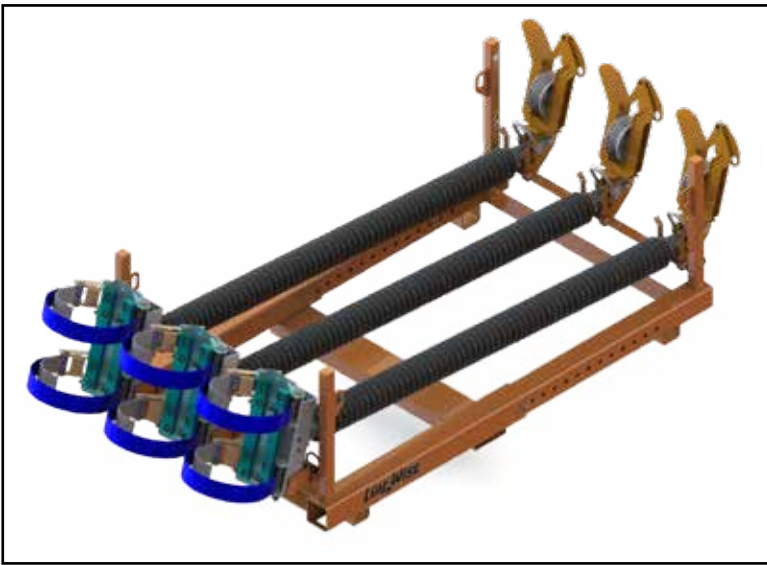

LINEWISE

Hot Line Base Plate Skid

254-757-1177 | sales@line-wise.com | line-wise.com

FEATURES & SPECIFICATIONS

- Holds 3 Hot Line Base Plates and insulators
- Ready for quick deployment
- Stackable (up to 3)
- Adjustable for 138kV to 230kV polymer insulators
- Has lifting points