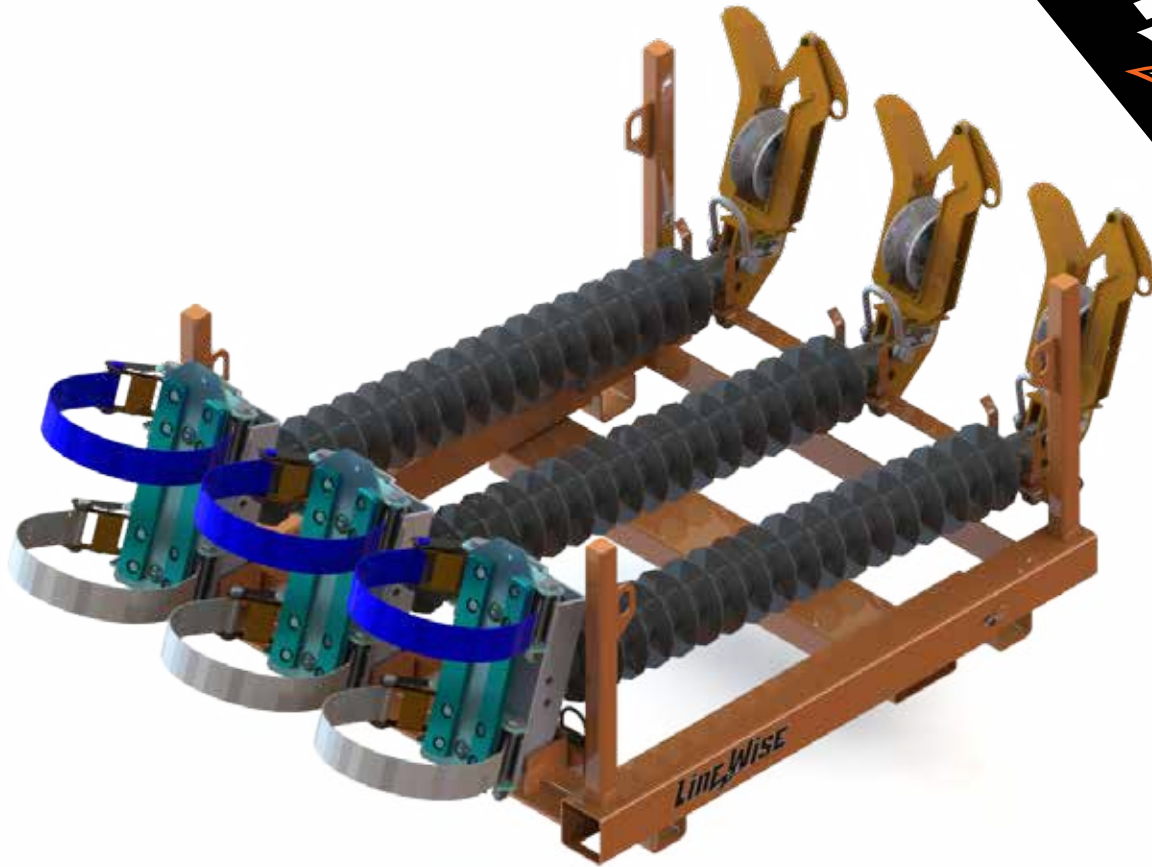

LINEWISE

Hot Line Base Plate Skid

254-757-1177 | sales@line-wise.com | line-wise.com

FEATURES & SPECIFICATIONS

- Holds 3 Hot Line Base Plates and insulators
- Ready for quick deployment
- Stackable (up to 3)
- Adjustable for 138kV to 230kV polymer insulators
- Has lifting points

LineWise

INSPIRED BY LINEMEN TESTED BY LINEMEN TRUSTED BY LINEMEN

Material and specifications are subject to change without notice. Units in photos may include optional features. Contact a LineWise representative for available options. LineWise® and the LineWise logo are registered trademarks of Diversified Product Development and may not be used without permission. © 2023 Diversified Product Development All Rights Reserved.