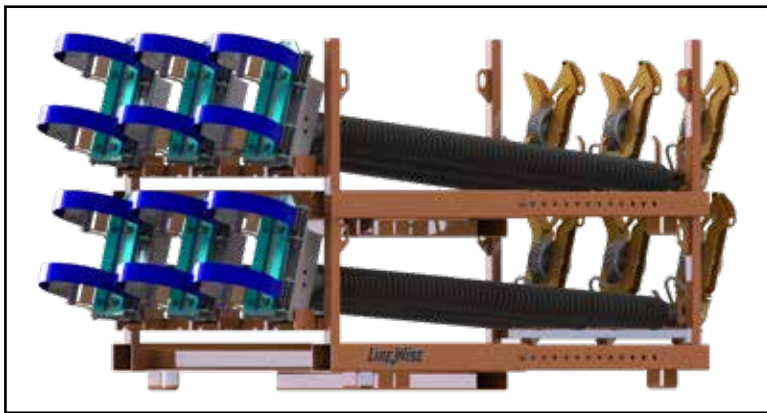

LINEWISE

Hot Line Base Plate Skid

254-757-1177 | sales@line-wise.com | line-wise.com

FEATURES & SPECIFICATIONS

- Holds 3 Hot Line Base Plates and insulators
- Ready for quick deployment
- Stackable (up to 3)
- Adjustable for 138kV to 230kV polymer insulators
- Has lifting points