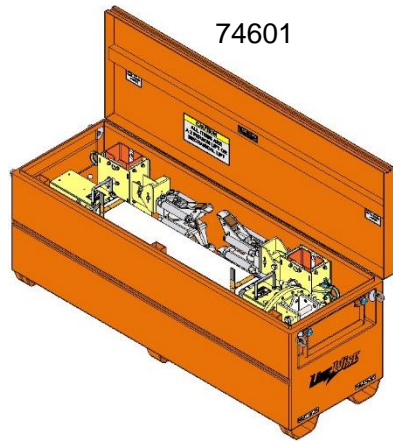

7

Available Options

(Add Quantity Desired)

Some Options might change capacity

QTY: ___ Barrier Pole (70792)

QTY: ___ Wire Holder Extender
(Mast wire holder only) (78893)

QTY: ___ Mast Handle Upgrade (79276)

QTY: ___ Storage Box (74601)
See Engineering for the configuration number

QTY: ___ Cross Arm Storage Box fits 9ft arm
(74608-126)

QTY: ___ Cross Arm Storage Box fits 12ft arm
(74608-162)

QTY: ___ Desiccant 5 LB Jug (30046-009)
Not Shown

PO#:

_____

Signature:

_____

8

Additional Information/Questions

_____

_____

_____