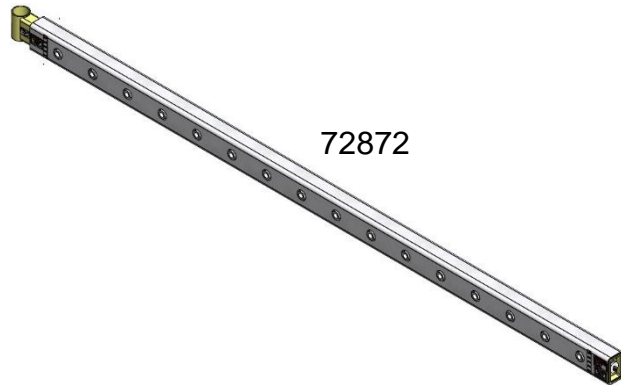

(Add Quantity Desired)

Includes dielectric testing and covers

QTY: ___ 9ft Cross Arm (72872-108)

QTY: ___ 12ft Cross Arm (72872-144)

2

Choose your Mast

(Add Quantity Desired)

Includes dielectric testing and covers

QTY: ___ 1ft Mast (72885-012)

QTY: ___ 3ft Mast (72885-036)

3

Choose your Slider

(Add Quantity Desired)

Requires 2 minimum per unit

QTY: ___ Standard Slider (72892)

4