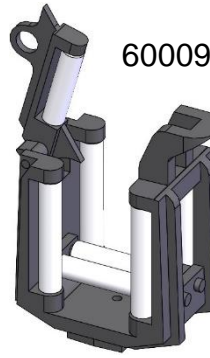

Choose your Wire Holder

*(Add Quantity Desired)
Requires 3 minimum per unit*

QTY: ___ *Standard wire holder*
(60009)

QTY: ___ *Heavy duty wire holder*
(62333)

QTY: ___ *Swing gate wire holder*
(76801)

60009