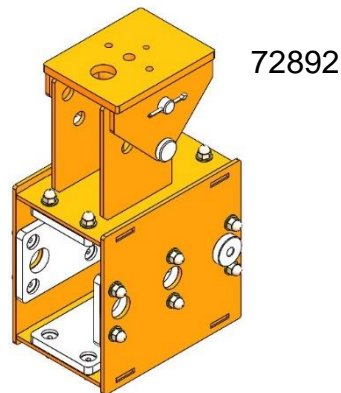

QTY: ___ 1ft Mast (72885-012)

QTY: ___ 3ft Mast (72885-036)

3

Choose your Slider

(Add Quantity Desired)

Requires 2 minimum per unit

QTY: ___ Standard Slider (72892)

4

Choose your Wire Holder

*(Add Quantity Desired)
Requires 3 minimum per unit*

QTY: ___ *Standard wire holder*
(60009)

QTY: ___ *Heavy duty wire holder*
(62333)

QTY: ___ *Swing gate wire holder*
(76801)

60009