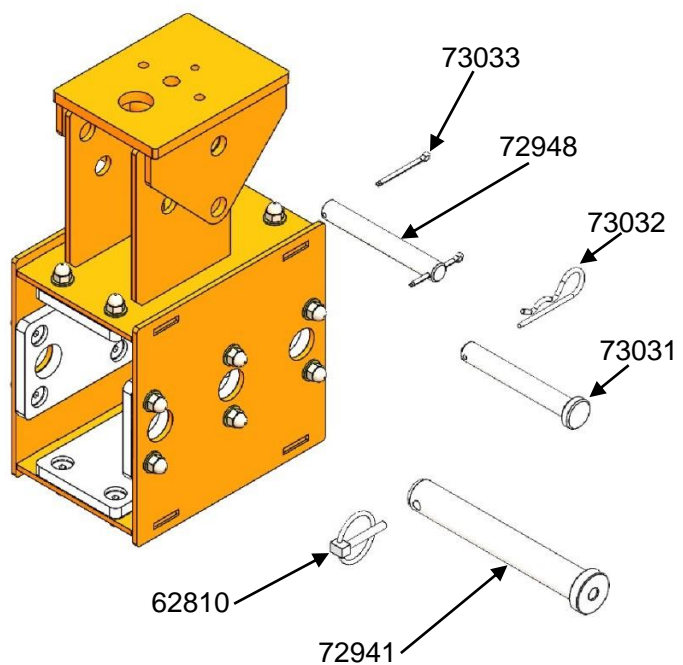

QTY: ___ Cross arm pin (72941)

QTY: ___ Slider wire holder locking pin (72948)

QTY: ___ Slider wire holder rotation pin (73031)

QTY: ___ Slider wire holder rotation clip (73032)

QTY: ___ Cotter pin mast wire holder base (73033)

QTY: ___ Mast wire holder rotation pin (73322)

QTY: ___ Mast wire holder locking pin (73323)

7

Available Options

(Add Quantity Desired)

Some Options might change capacity

QTY: ___ Barrier Pole (70792)

QTY: ___ Wire Holder Extender
(Mast wire holder only) (78893)