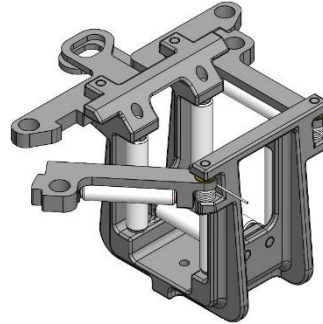

76801

5

Adapter

(Add Quantity Desired)

—Crane / Bucket Truck—

—Information—

Make and Model:

Serial #:

Able to provide Load Charts?:

Adapter # if in List

Crane Adapters we have:

QTY: ___ 74385 – Altec, D2000 / D3000 / D4000

QTY: ___ 74735 – Terex, C4000

QTY: ___ 75353 – Terex, C5000, C5048, C5050, C5052, C5055

QTY: ___ 77365 – Terex, General 65

QTY: ___ 77650 – Terex, C6000

QTY: ___ 78800 – Altec, DC-47

**Must be able to provide pictures of
boom tip / jib tip, serial number
plate, and load chart.**