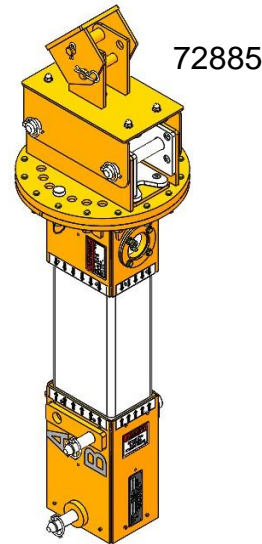

(Add Quantity Desired)

Includes dielectric testing and covers

QTY: ___ 9ft Cross Arm (72872-108)

QTY: ___ 12ft Cross Arm (72872-144)

2

Choose your Mast

(Add Quantity Desired)

Includes dielectric testing and covers

QTY: ___ 1ft Mast (72885-012)

QTY: ___ 3ft Mast (72885-036)

3

Choose your Slider

(Add Quantity Desired)

Requires 2 minimum per unit

QTY: ___ Standard Slider (72892)

4