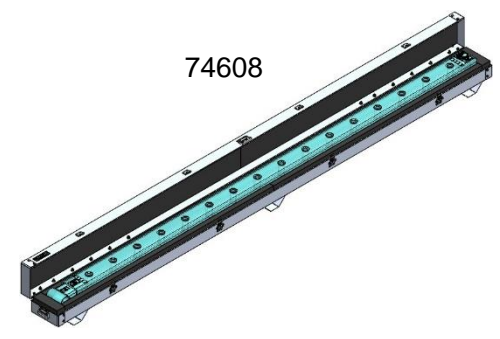

7

Available Options

(Add Quantity Desired)

Some Options might change capacity

QTY: ___ Barrier Pole (70792)

QTY: ___ Wire Holder Extender
(Mast wire holder only) (78893)

QTY: ___ Mast Handle Upgrade (79276)

QTY: ___ Storage Box (74601)
See Engineering for the configuration number

QTY: ___ Cross Arm Storage Box fits 9ft arm
(74608-126)

QTY: ___ Cross Arm Storage Box fits 12ft arm
(74608-162)

QTY: ___ Desiccant 5 LB Jug (30046-009)
Not Shown

PO#:

_____

Signature:

_____

8

Additional Information/Questions

_____

_____

_____