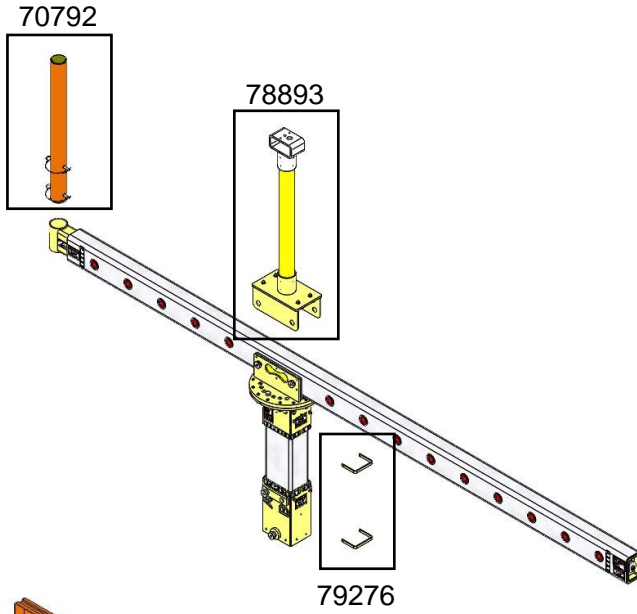

7

Available Options

(Add Quantity Desired)

Some Options might change capacity

QTY: ___ Barrier Pole (70792)

QTY: ___ Wire Holder Extender
(Mast wire holder only) (78893)

QTY: ___ Mast Handle Upgrade (79276)

QTY: ___ Storage Box (74601)
See Engineering for the configuration number

QTY: ___ Cross Arm Storage Box fits 9ft arm
(74608-126)

QTY: ___ Cross Arm Storage Box fits 12ft arm
(74608-162)

QTY: ___ Desiccant 5 LB Jug (30046-009)
Not Shown

PO#:

_____

Signature:

_____

8

Additional Information/Questions

_____

_____

_____