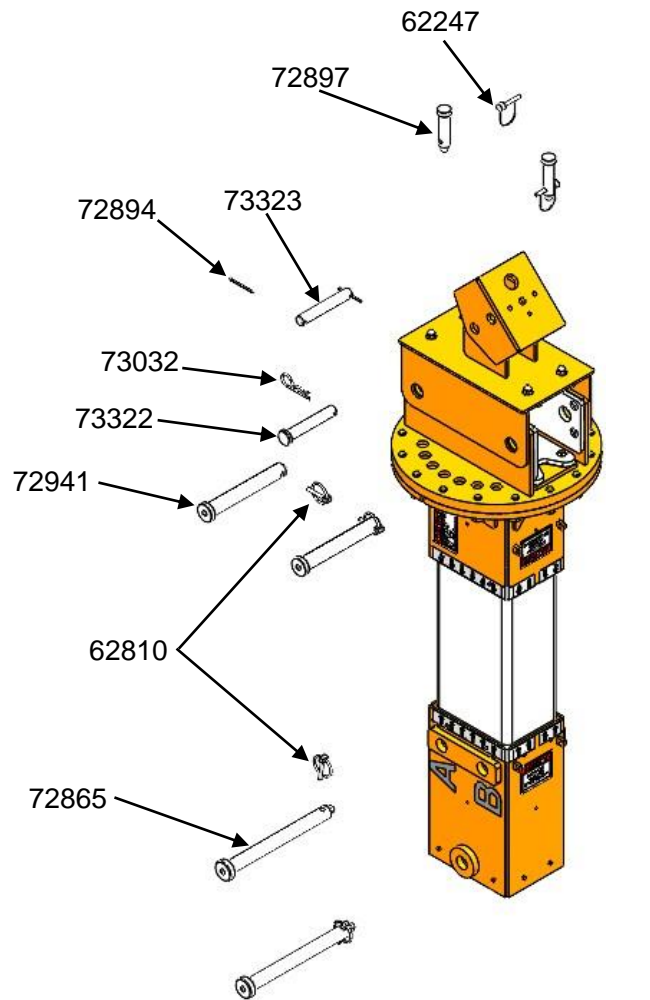

QTY: ___ Cross arm pin (72941)

QTY: ___ Slider wire holder locking pin (72948)

QTY: ___ Slider wire holder rotation pin (73031)

QTY: ___ Slider wire holder rotation clip (73032)

QTY: ___ Cotter pin mast wire holder base (73033)

QTY: ___ Mast wire holder rotation pin (73322)

QTY: ___ Mast wire holder locking pin (73323)

7

Available Options

(Add Quantity Desired)

Some Options might change capacity

QTY: ___ Barrier Pole (70792)

QTY: ___ Wire Holder Extender
(Mast wire holder only) (78893)