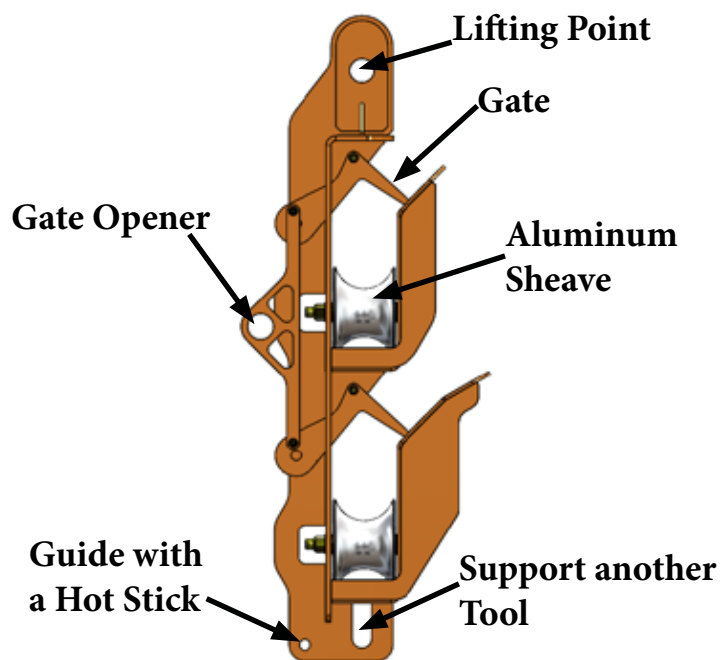

LINEWISE[®]

Tool Carrier

254-757-1177 | sales@line-wise.com | line-wise.com

SPECIFICATIONS & FEATURES

- **Cable Size:**
 - 1 3/4" = TC-3,500lbs
 - 2 1/2" = TC-7,000lbs
 - 2 1/2" = TC-10,500lbs
- **Steel/Fiberglass Construction**
- **3 Tools**
 - 12-18" Horizontal Tool
 - 12" Vertical Tool
 - 18" Vertical Tool
- **Ball Bearing Sheaves**
- **10-12ft Insulation**
- **Conductor Sheaves - 7" x 4 3/4"**
- **Gates secure conductor**
- **Welded to AWS D1.1**
- **Powder Coat Finish**

LineWise

INSPIRED BY LINEMEN TESTED BY LINEMEN TRUSTED BY LINEMEN

Material and specifications are subject to change without notice. Units in photos may include optional features. Contact a LineWise representative for available options. LineWise® and the LineWise logo are registered trademarks of Fritel & Associates, LLC and may not be used without permission.
© 2022 Diversified Product Development All Rights Reserved.