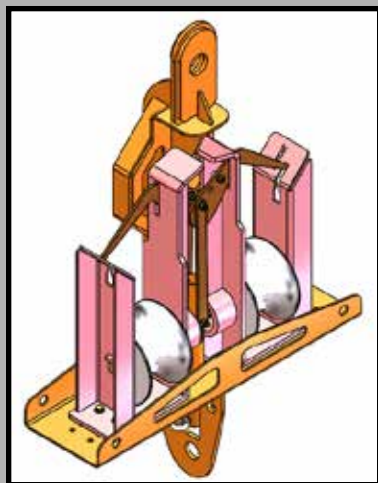

LINEWISE[®]

Tool Carrier

254-757-1177 | sales@line-wise.com | line-wise.com

SPECIFICATIONS & FEATURES

- **Cable Size:**
 - 1 3/4" = TC-3,500lbs
 - 2 1/2" = TC-7,000lbs
 - 2 1/2" = TC-10,500lbs
- **Steel/Fiberglass Construction**
- **3 Tools**
 - 12-18" Horizontal Tool
 - 12" Vertical Tool
 - 18" Vertical Tool
- **Ball Bearing Sheaves**
- **10-12ft Insulation**
- **Conductor Sheaves - 7" x 4 3/4"**
- **Gates secure conductor**
- **Welded to AWS D1.1**
- **Powder Coat Finish**

LineWise

INSPIRED BY LINEMEN TESTED BY LINEMEN TRUSTED BY LINEMEN

Material and specifications are subject to change without notice. Units in photos may include optional features. Contact a LineWise representative for available options. LineWise® and the LineWise logo are registered trademarks of Fritel & Associates, LLC and may not be used without permission.
© 2022 Diversified Product Development All Rights Reserved.