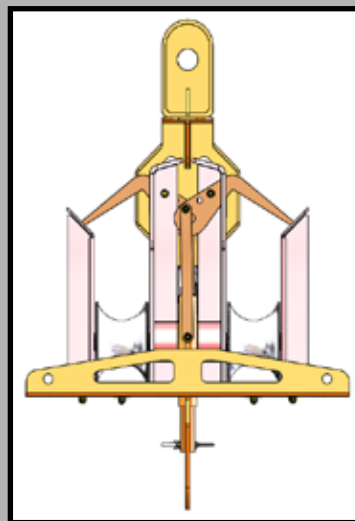

LINEWISE[®]

Tool Carrier

254-757-1177 | sales@line-wise.com | line-wise.com

SPECIFICATIONS & FEATURES

- **Cable Size:**
 - 1 3/4" = TC-3,500lbs
 - 2 1/2" = TC-7,000lbs
 - 2 1/2" = TC-10,500lbs
- **Steel/Fiberglass Construction**
- **3 Tools**
 - 12-18" Horizontal Tool
 - 12" Vertical Tool
 - 18" Vertical Tool
- **Ball Bearing Sheaves**
- **10-12ft Insulation**
- **Conductor Sheaves - 7" x 4 3/4"**
- **Gates secure conductor**
- **Welded to AWS D1.1**
- **Powder Coat Finish**

LineWise

INSPIRED BY LINEMEN TESTED BY LINEMEN TRUSTED BY LINEMEN

Material and specifications are subject to change without notice. Units in photos may include optional features. Contact a LineWise representative for available options. LineWise® and the LineWise logo are registered trademarks of Fritel & Associates, LLC and may not be used without permission.
© 2022 Diversified Product Development All Rights Reserved.