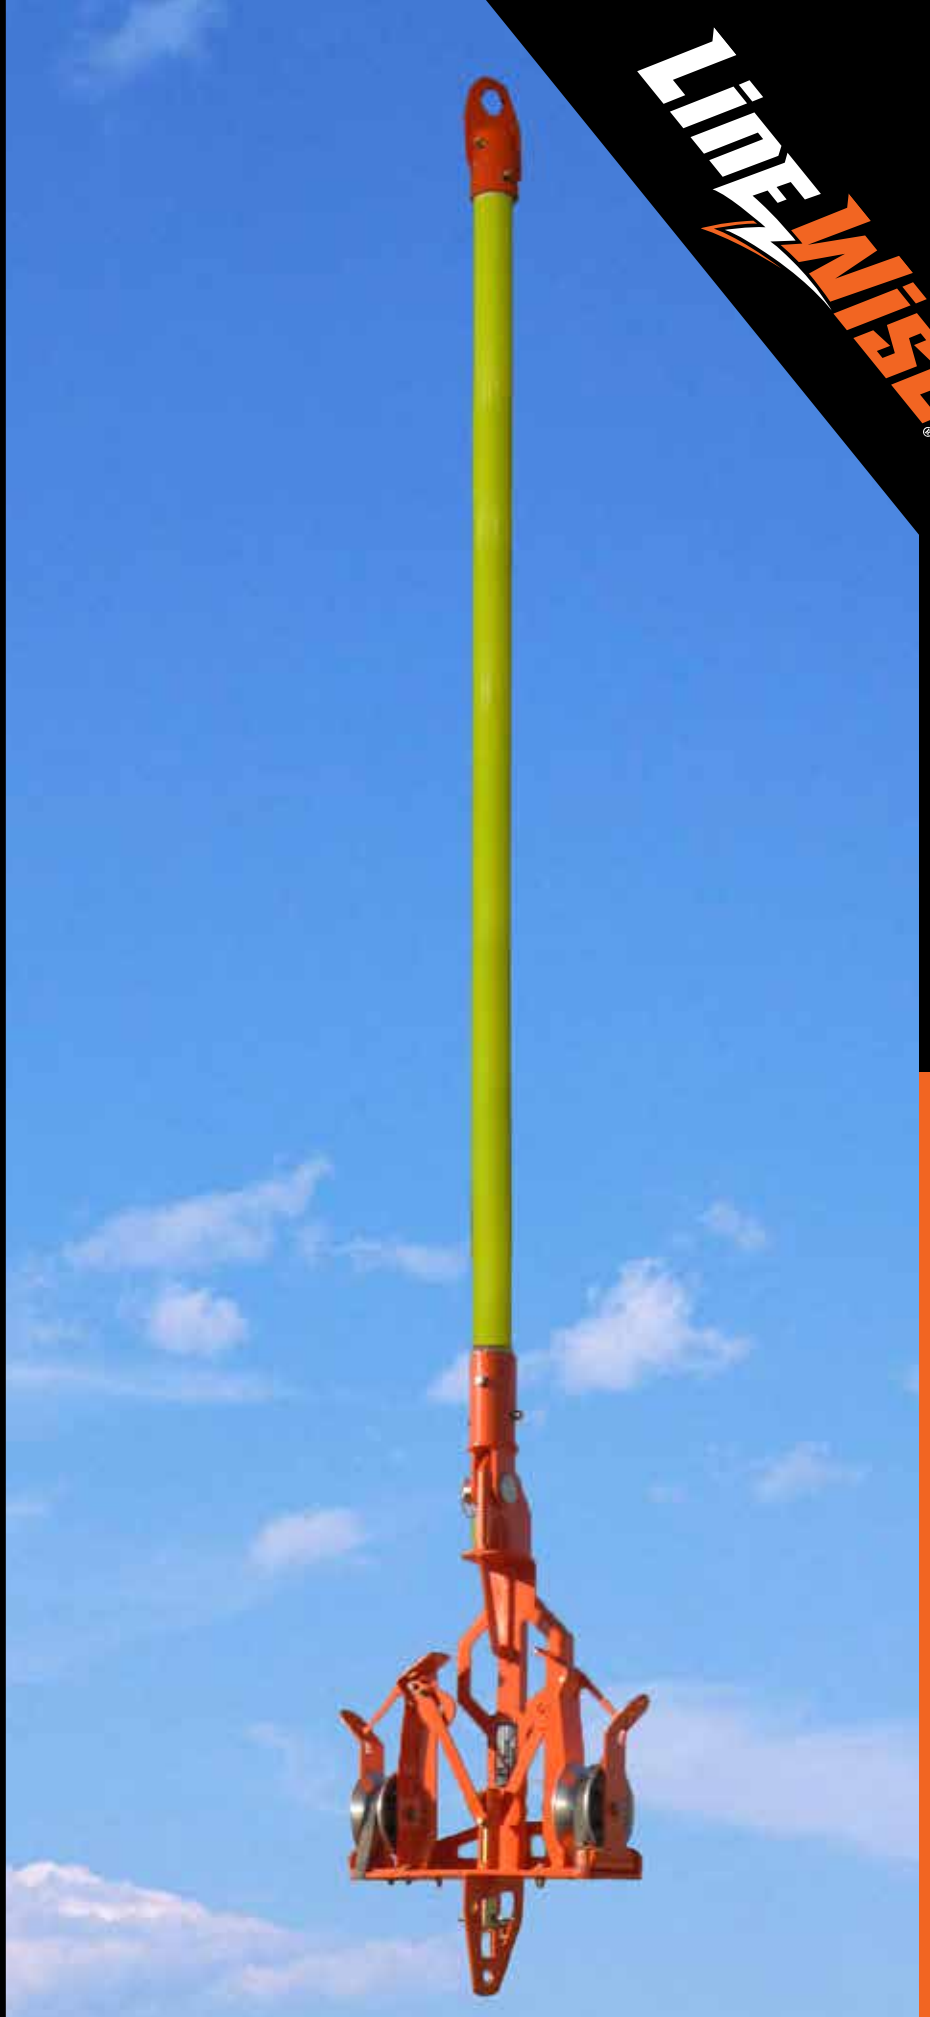

LINEWISE[®]

Tool Carrier

254-757-1177 | sales@line-wise.com | line-wise.com

SPECIFICATIONS & FEATURES

- **Cable Size:**
 - 1 3/4" = TC-3,500lbs
 - 2 1/2" = TC-7,000lbs
 - 2 1/2" = TC-10,500lbs
- **Steel/Fiberglass Construction**
- **3 Tools**
 - 12-18" Horizontal Tool
 - 12" Vertical Tool
 - 18" Vertical Tool
- **Ball Bearing Sheaves**
- **10-12ft Insulation**
- **Conductor Sheaves - 7" x 4 3/4"**
- **Gates secure conductor**
- **Welded to AWS D1.1**
- **Powder Coat Finish**