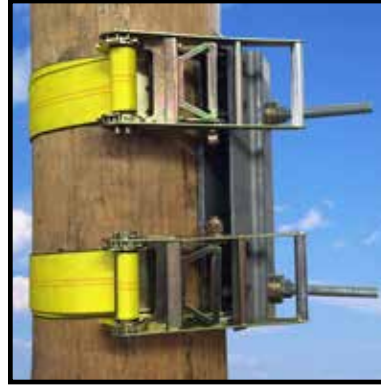

U.S. Patent No. 8,299,357 & 7,750,236

LINEWISE

Hot Line Base Plate

254-757-1177 | sales@line-wise.com | line-wise.com

SPECIFICATIONS

- 1600lb/4000lb Capacity
- Rated to hold energized conductors

****Insulator(s) supplied
by Customer****

BENEFITS

- Safety
- Reliability Improvements
- Process Improvement
- Risk Mitigation
- Overall Cost Reduction on Repairs
- Simplification

OPTIONS

- *Roller Lifter Option*
 - Quickly & easily attaches to a poly insulator
 - 4,000lb capacity
 - 360 degree swivel base
 - Automatic gate closer
- *Traingulated Bracing Option*
 - 4000lb Capacity
 - Easy strap on installation

FEATURES

Upper attachment assembly
installs using 1 heavy duty strap

Lower attachment
assembly installs using
2 heavy duty straps

Chaffing pads/strap protectors are
provided to reduce the likelihood
of damage to the straps