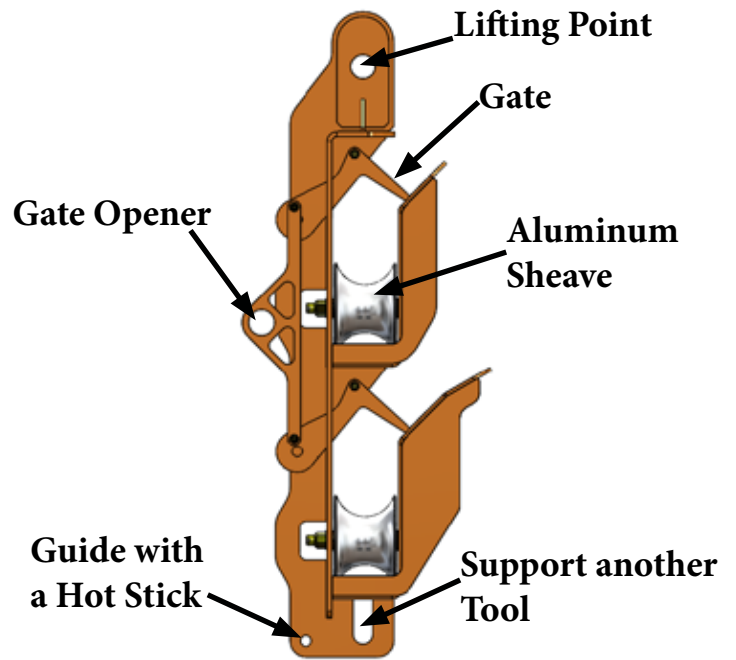

Tool Carrier

LineWise
by Diversified Products

254-757-1177

www.line-wise.com

The Tool Carrier is high strength and light weight to be used in conjunction with an insulated link of fiberglass pole for maintenance of energized power lines.

The Tool Carrier consists of 3 different tools: a horizontal tool that adjusts from 12-18", a 12" vertical tool and a 18" vertical tool. All 3 can be easily detached from a 12ft fiberglass pole with a safety pin.

Specs:

- **Cable Size:**
 - 1 3/4" = TC-3,500lbs
 - 2 1/2" = TC-7,000lbs
 - 2 1/2" = TC-10,500lbs
- **Steel/Fiberglass Construction**
- **Ball Bearing Sheaves**
- **10-12ft Insulation**
- **Conductor Sheaves - 7" x 4 3/4"**
- **Gates secure conductor**
- **Welded to AWS D1.1**
- **Powder Coat Finish**