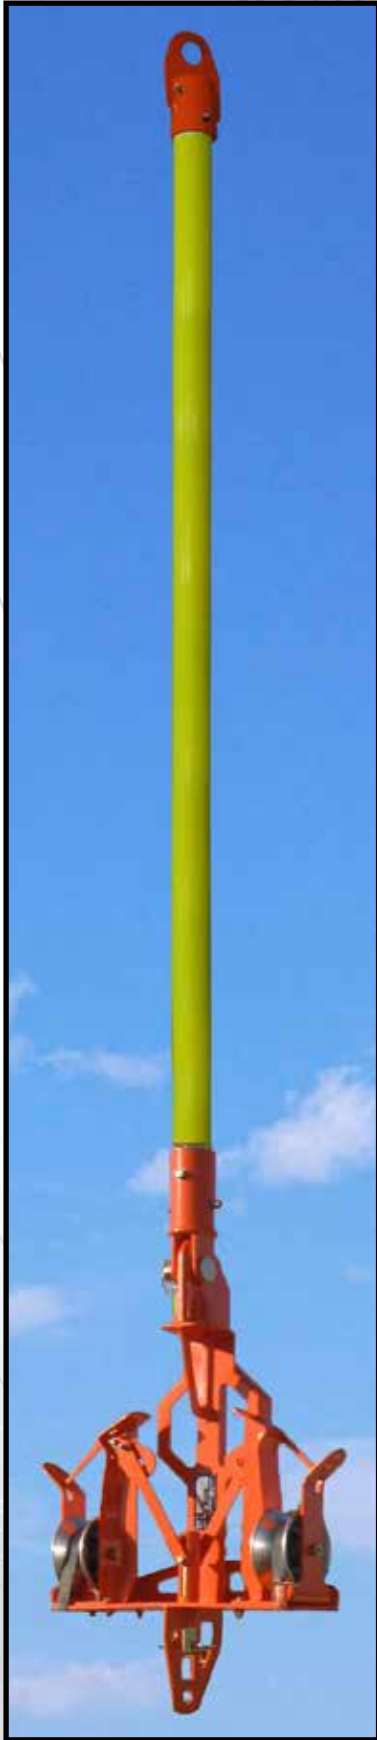

Tool Carrier

LineWise
by Diversified Products

254-757-1177

www.line-wise.com

The Tool Carrier is high strength and light weight to be used in conjunction with an insulated link of fiberglass pole for maintenance of energized power lines.

The Tool Carrier consists of 3 different tools: a horizontal tool that adjusts from 12-18", a 12" vertical tool and a 18" vertical tool. All 3 can be easily detached from a 12ft fiberglass pole with a safety pin.

Specs:

- **Cable Size:**
 - 1 3/4" = TC-3,500lbs
 - 2 1/2" = TC-7,000lbs
 - 2 1/2" = TC-10,500lbs
- **Steel/Fiberglass Construction**
- **Ball Bearing Sheaves**
- **10-12ft Insulation**
- **Conductor Sheaves - 7" x 4 3/4"**
- **Gates secure conductor**
- **Welded to AWS D1.1**
- **Powder Coat Finish**