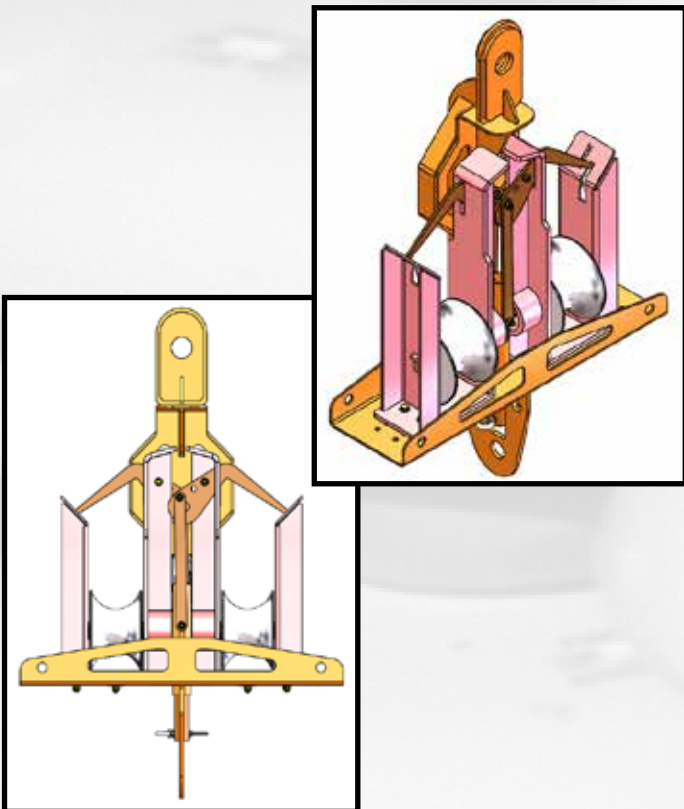

Tool Carrier

LineWise
by Diversified Products

254-757-1177

www.line-wise.com

The Tool Carrier is high strength and light weight to be used in conjunction with an insulated link of fiberglass pole for maintenance of energized power lines.

The Tool Carrier consists of 3 different tools: a horizontal tool that adjusts from 12-18", a 12" vertical tool and a 18" vertical tool. All 3 can be easily detached from a 12ft fiberglass pole with a safety pin.

Specs:

- **Cable Size:**
 - 1 3/4" = TC-3,500lbs
 - 2 1/2" = TC-7,000lbs
 - 2 1/2" = TC-10,500lbs
- **Steel/Fiberglass Construction**
- **Ball Bearing Sheaves**
- **10-12ft Insulation**
- **Conductor Sheaves - 7" x 4 3/4"**
- **Gates secure conductor**
- **Welded to AWS D1.1**
- **Powder Coat Finish**